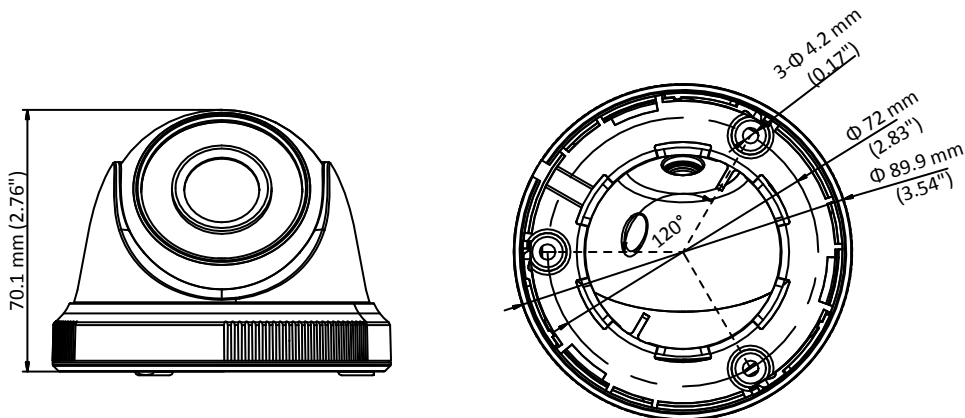

Dimensions